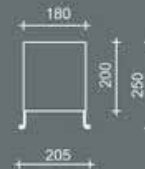

7736.89

KÜP

KÜP MASA LAMBASI / BEYAZ PVC - MAT GRİ
Cube Desk Lamp / White PVC - Mat Gray

	1x60W	A60	E27	
	220V			
	PVC / PVC			
	59	89		
	KIRILLI BEYAZ Recycle Paper	BEYAZ PVC White Pvc		
IP20