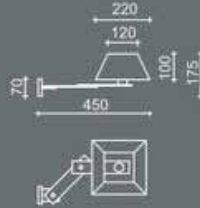

6770.94C20

CUMBA

TEK VE İKİ MAFSALLI APLİK İLE MASA LAMBASI
Double Arm and Single Arm Adjustable Aplique And Table Lamp

TASARIM / Design ASLI KIYAK İNGİN

	1x40W	P45	E14
	220V		
	ABAJUR KAĞIDI / Lampshade Paper		
	80	94	
	KUMMAŞ Fabric	SERRE Sierra	
	DKP SAC / Sheet Steel		
	20		
	MAT GRİ Mat Grey		

IP20