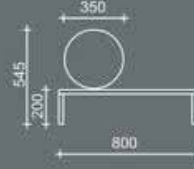

7334.35G70 GLOBE

SEHPALI GLOP LAMBA / BENEKLİ BEYAZ - WENGE
Globe Desk Lamp / Speckled White - Wenge

TASARIM/Design | ASLI KIYAK İNGİN

1x23W TC-EL E27

220V

OPAL CAM / Opal Glass

AHŞAP / Wood

IP20

7721.32B19 MUM

YER LAMBASI / BEYAZ - GRİ LAKE
Floor Lamp / White - Gray Lockered

TASARIM/Design | ASLI KIYAK İNGİN

1x75W G95 E27

220V

CAM / Glass

AHŞAP / Wood

IP20

7220.32SP01

SPİRAL KOLLU MAŞA LAMBASI / KROM
Desk Lamp / Chrome

2x20W QT9 G4

12V 50W Elektronik Transformator (+)

CAM / Glass

DKP SAC / Steel Sheet

IP20