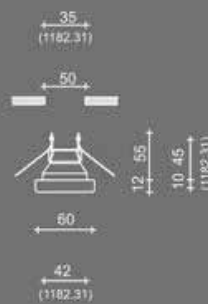

1181.41 1182.31

MAKARA CAM SPOT / MAVİ AŞİTLİ CAM
Medium Ring Glass Spot / Satin Glass

	1x20W/12V	QT9	G4
	12V	50W/12V Transformör (-)	
	CAM, DKP SAC Glass, Sheet Steel		
	KUMALAMA Foggy	KÜMÜLTESİZ Green	KOYU MAVİ Dark Blue
			SOMON Sage
IP20