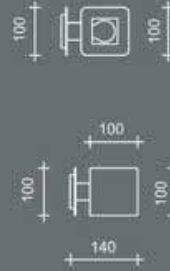

6730.89K05

PVC APLİK / Beyaz
WallLamp with PVC / White

1x40W P45 E14

220V

ABAJUR KAĞIDI/ Lampshade Paper

89 90

BEYAZ PVC LAMİNE SARİ
White PVC Lamine Yellow

DKP SAC / Sheet Steel

15 20

BEYAZ MAT GRİ
White Mat Gray

IP20