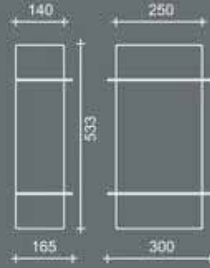

## 6742.90K20

PVC APLİK / Sarı  
WallLamp with PVC / Yellow

2x40W B35 E14

220V

ABAJUR KAĞIDI/ Lampshade Paper

89 90

BEYAZ PVC LAMİNE SARİ  
White PVC Lamine Yellow

DKP SAC / Sheet Steel