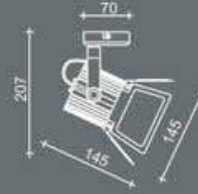

2451.20

PROFİLLİ SPOT / MAT GRİ
Spotlight with Profile / Mat Gray

	1x75W	A60	E27
	1x23W	TC-EL	E27
	220V		
	DKP SAC, ALÜMİNYUM Sheet Steel, Aluminium		
	15	17	20
	BEYAZ White	SIYAH Black	MAT GRİ Mat Gray

IP20

2132.20

BÜYÜK KELEBEK SPOT / MAT GRİ
Spotlight with 4 Wings / Mat Gray

	1x75W	A60	E27
	220V		
	DKP SAC, ALÜMİNYUM Sheet Steel, Aluminium		
	15	17	20
	BEYAZ White	SIYAH Black	MAT GRİ Mat Gray

IP20

2131.20

KÜÇÜK KELEBEK SPOT / MAT GRİ
Spotlight with 4 Wings / Mat Gray

	1x75W	A60	E27
	220V		
	DKP SAC, ALÜMİNYUM Sheet Steel, Aluminium		
	15	17	20
	BEYAZ White	MAT SIYAH Mat Black	MAT GRİ Mat Gray

IP20