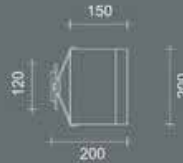

VESAİRE / Etc.

DEĞİŞTİRİLEBİLİR GÖRSELLİ APLİK VE MASA LAMBASI
Desk Lamp and Aplique With Changable Image

TASARIM / Design BARIŞ MULLUK - KUNTER ŞEKERCİOĞLU

	1x40W	B35	E14
	220V		
	AKRİLİK / Acrylic		PP/ Polypropylen
	98 SİS BEVAZI Sis	70 PP BUZLU PP Isp	98 SİS BEVAZI Sis
	ÇELİK TEL/ Steel Wire		
	05 MAT KROM Mat Chrome	20 MAT GRİ Mat Gray