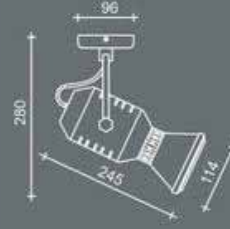

2486.20

PROFILLI SPOT / MAT GRI
Spotlight with Profile / Mat Gray

	1x100W/12V	QT12	GY6,35
	220V	50W/12V Transformator (+)	
	DKP SAC, ALÜMİNYUM Sheet Steel, Aluminium		
	15	17	20
	BEYAZ White	SİYAH Black	MAT GRI Mat Gray
IP20