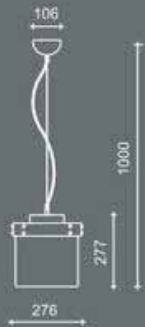

6721.32G08

3717.32G01