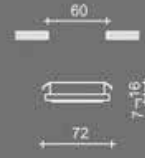

1205.20

CAMLI MOBİL SPOT / MAT GRİ
Furniture Spot with Glass / Mat Gray

	1x20W/12V	QT9	G4
	12V	50W/12V Transformör (-)	
	DKP SAC, ALÜMİNYUM, CAM Sheet Steel, Aluminium, Glass		
	01	07	15
	KROM Chrome	YILDIZAL Aurora	BEYAZ White
IP20