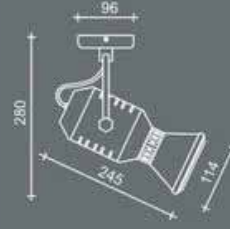

2485.20

PROFILLI SPOT / MAT GRI
Spotlight with Profile / Mat Gray

	1x75W/12V	QR111	G53
	220V	50W/12V Transformator (+)	
	DKP SAC, ALÜMİNYUM Sheet Steel, Aluminium		
	15	17	20
	BEYAZ White	SİYAH Black	MAT GRI Mat Gray
IP20