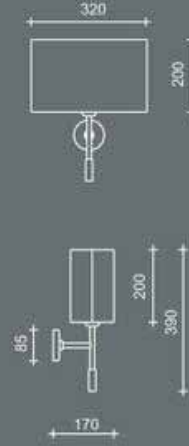

6754.60T01

MEKİK

T KOL MEKİK APLİK / PERFORE ALÜ. - KROM
T Arm Aplique / Perforated Alu. - Chrome

	1x60W	A60	E27
	220V		
ABAJUR KAĞIDI/ Lampshade Paper			
	60 DELİKLİ ALÜ. Perforated Alu.	62 CEKİKTÜL Steel Web	89 BEYAZ PVC White PVC
PİRİNÇ / Brass			
	01 KROM Chrome	05 MAT KROM Mat Chrome	20 MAT GRİ Mat Gray

IP20