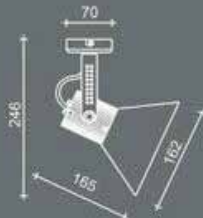

## 2452.20

PROFILLI SPOT / MAT GRI  
Spotlight with Profile / Mat Gray

1x60W G95 E27

220V

DKP SAC, ALÜMİNYUM  
Sheet Steel, Aluminium

IP20