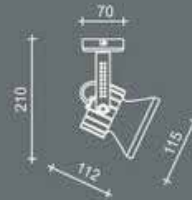

2472.20

PROFILLI SPOT / MAT GRI
Spotlight with Profile / Mat Gray

	1x75W	PAR30	E27
	1x50W	PAR20	GU10
	220V		
	DKP SAC, ALÜMİNYUM Sheet Steel, Aluminium		
	15	17	20
	BEYAZ White	SİYAH Black	MAT GRI Mat Gray
IP20