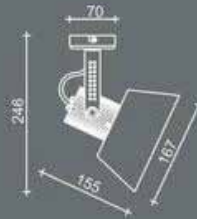

2453.20

PROFILLI SPOT / MAT GRI
Spotlight with Profile / Mat Gray

1x60W G95 E27

220V

DKP SAC, ALÜMİNYUM
Sheet Steel, Aluminium

IP20

2452.20

PROFILLI SPOT / MAT GRI
Spotlight with Profile / Mat Gray

1x60W G95 E27

220V

DKP SAC, ALÜMİNYUM
Sheet Steel, Aluminium

IP20

2454.20

PROFILLI SPOT / MAT GRI
Spotlight with Profile / Mat Gray

1x60W A60 E27

220V

DKP SAC, ALÜMİNYUM
Sheet Steel, Aluminium

IP20