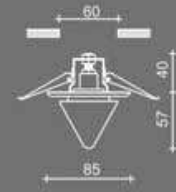

1161.31

KONİK CAM SPOT / AŞİTLİ MAT CAM
Conical Glass Spot / Satin Glass

	1x50W/12V	QT9	G4
	12V	50W/12V Transformör (-)	
	CAM, DKP SAC Glass, Sheet Steel		
	KUMALAMA Foggy		
IP20