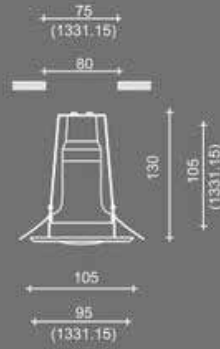

1333.15 1331.15

R63 SPOT / BEYAZ
R63 Downlight / White

	1x60W	R63	E27
	1x40W	R50	E14
	220V		
	DKP SAC / Sheet Steel		
	01 KROM Chrome 02 SARI KAM Gold 05 MAT KROM Mat Chrome 15 BEYAZ White 17 SIYAH Black 20 MAT GRİ Mat Gray		
IP20