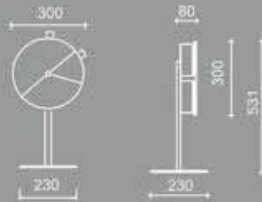

## DÖNDÜR

HAREKETLİ AKRİLİK ARMATÜR  
Lamp Series with Rotaveler Disks

TASARIM / Design ASLI KIYAK İNGİN

○	1x22W	T26C	G10q
~	220V	36W Balast (+)	
	AKRİLİK / Acrylic		
	97		
	ŞEPAF Clear		
	DKP SAC / Sheet Steel		
	20		
	MAT GRİ Mat Grey		