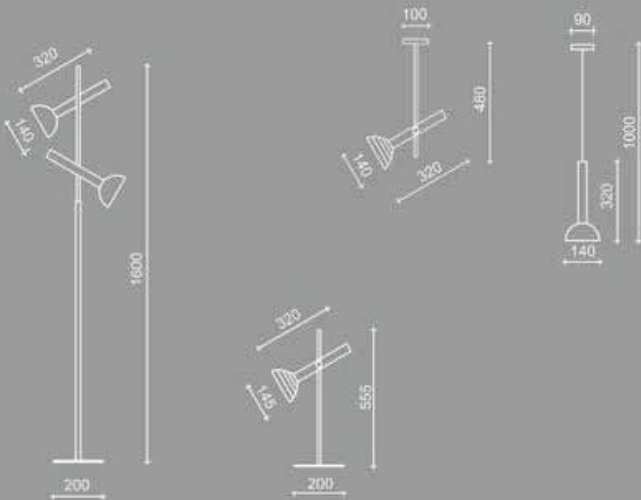

## DÖNDÜR

HAREKETLİ AKRİLİK ARMATÜR  
Lamp Series with Rotaveler Disks

TASARIM / Design ASLI KIYAK İNGİN

○	1x22W	T26C	G10q
~	220V	36W Balast (+)	
	AKRİLİK / Acrylic		
	97		
	ŞEPAF Clear		
	DKP SAC / Sheet Steel		
	20		
	MAT GRİ Mat Grey		