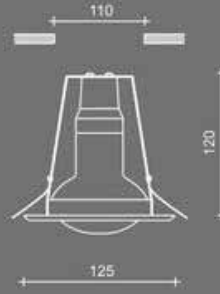

1335.01

R80 SPOT / KROM
R80 Downlight / Chrome

	1x75W	R80	E27
	220V		
	DKP SAC Sheet Steel		
	01 KROM Chrome 02 SARI KAM Gold 05 MAT KROM Mat Chrome 15 BEYAZ White 17 SIYAH Black 20 MAT GRİ Mat Gray		
IP20