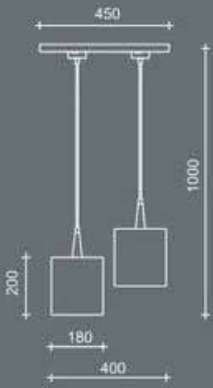

3736.89R2

İKİLİ KÜP SARKIT/ BEYAZ PVC
Double Cube Pendant / White PVC

	2x60W	A60	E27
	220V		

ELEKTRO RAY / Track

	20
	RAY GRİ Mat Grey

ABAJUR KAĞIDI / Lampshade Paper

	59		89
	KİRCİLLİ KAĞIT Recycle Paper		BEYAZ PVC White PVC

IP20