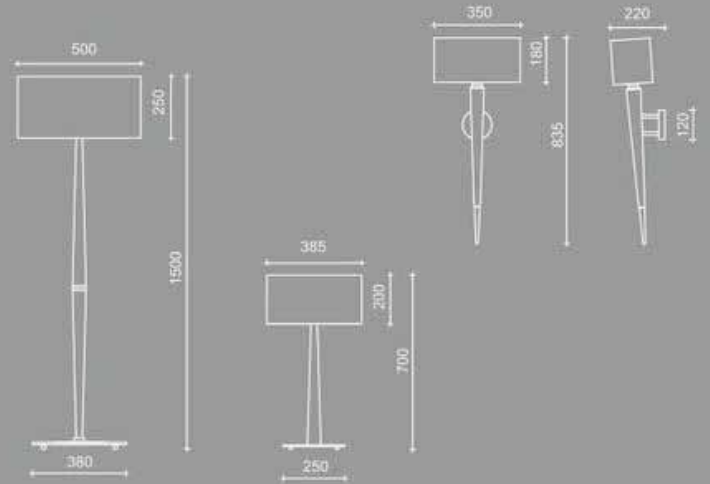

MEŞALE

AHŞAP MEŞALE TAKIM
Wooden Torch Series

TASARIM / Design | ASLI KIYAK INGIN

1x60W A60 E27

220V

ABAJUR KAĞIDI / Lampshade Paper

90

LAHİNGE SAKI
Lacquer Yellow

94

SERBA
Sierra

DKP SAC / Sheet Steel

20

MAT GRİ
Mat Grey

17

SİYAH
Black

AHŞAP / Wood

70

MEHİR
Walnut

75

CEYİZ
Walnut

IP20