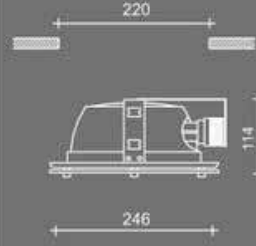

1318.15

DIŞTAN CAMLI DOWNLIGHT / BEYAZ
Downlight with Glass / White

	2x26W	TC-D	G24d-3
	220V	2x26W Balast	(-)
	DKP SAC, ALÜMİNYUM / CAM Sheet Steel, Aluminium / Glass		
	01 KROM Chrome	15 BEYAZ White	20 MAT GRİ Mat Gray

IP20