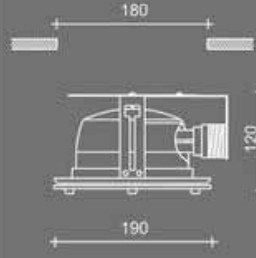

1316.15

DIŞTAN CAMLI DOWNLIGHT / BEYAZ
Downlight with Glass / White

	2x18W	TC-D	G24d-2
	220V	2x18W Balast	(-)
	DKP SAC, ALÜMİNYUM / CAM Sheet Steel, Aluminium / Glass		
	01 KROM Chrome	15 BEYAZ White	20 MAT GRİ Mat Gray

IP20