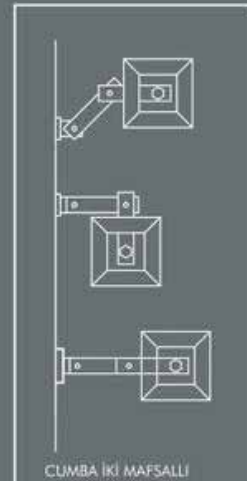

6770.94C20

CUMBA

TEK VE İKİ MAFSALLI APLİK İLE MASA LAMBASI
Double Arm and Single Arm Adjustable Aplique And Table Lamp

TASARIM / Design ASLI KIYAK İNGİN

	1x40W	P45	E14
	220V		
	ABAJUR KAĞIDI / Lampshade Paper		
	80	94	
	KUMMAŞ Fabric	SERRE Sierra	
	DKP SAC / Sheet Steel		
	20		
	MAT GRİ Mat Grey		

IP20