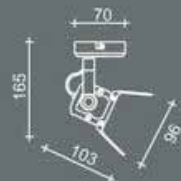

2161.20

GENİŞ ÇUBUK HALOJEN SPOT / MAT GRİ
Indoor Projector / Mat Gray

	1x300W	QT-DE	R7s
	220V		
	DKP SAC, ALÜMİNYUM Sheet Steel, Aluminium		
	15	17	20
	BEYAZ White	SIYAH Black	MAT GRİ Mat Gray
IP20