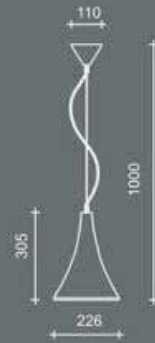

3321.38N

KONİK CAM SARKIT / YEŞİL
Cone Glass Pendant / Yellow

	1x60W	A60	E27
	220V		

DKP SAC / Sheet Steel

CAM/ Glass

IP20

3535.07D

ÇAN

METAL ÇAN SARKIT / BEYAZ
Metal Bell Pendant / White

	1x60W	P63	E27
	220V		

ALÜMİNYUM / Aluminium

IP20