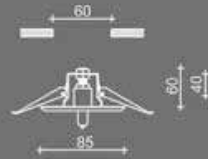

## 1257.20

DAIRESEL GÖMME SPOT / MAT GRI  
Round Spot / Mat Gray

1x50W/12V QRCB51 GU5,3

12V 50W/12V Transformator (-)

DKP SAC  
Sheet Steel

IP20

1231.20 1242.20

DAİRE NOKTA SPOT / MAT GRİ  
Circular Starlight / Mat Gray